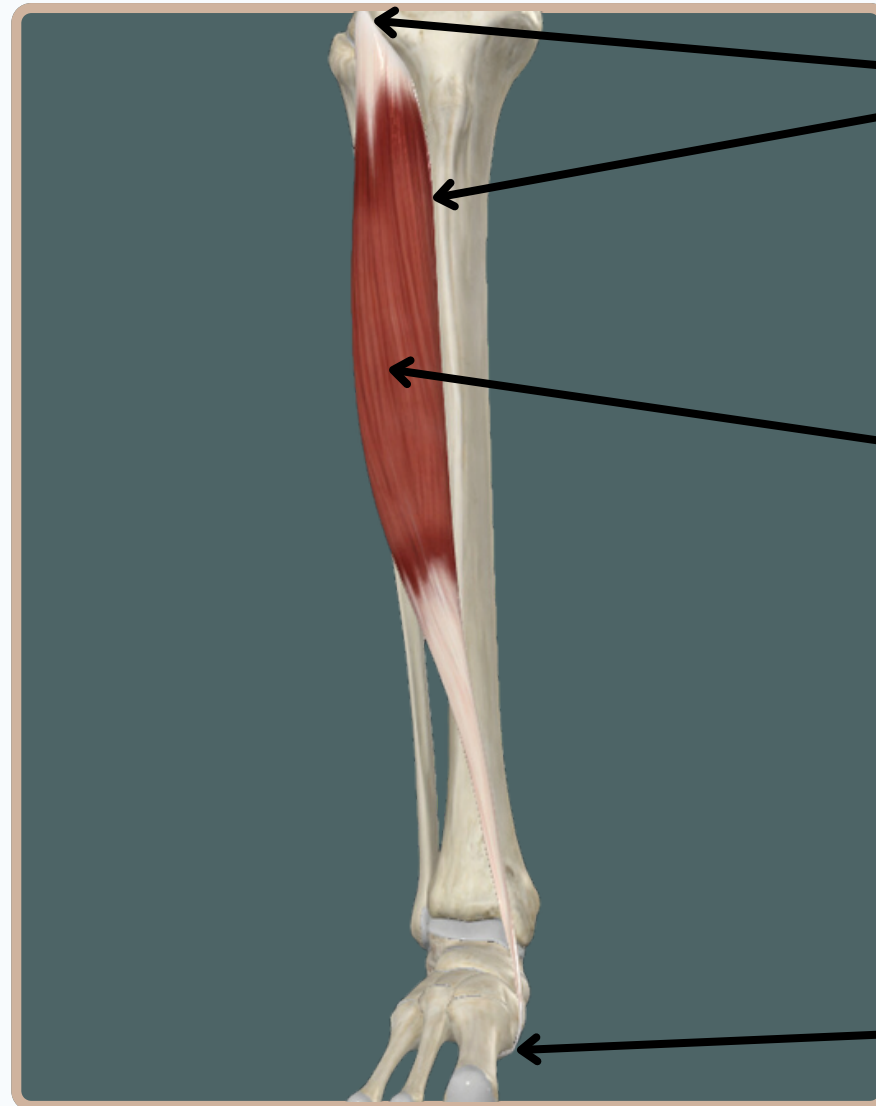

Deep Fibular (Peroneal) Nerve

A branch of the common fibular (peroneal) nerve

Anterior View

ANTERIOR COMPARTMENT OF THE LEG

TIBIALIS ANTERIOR

Origin : -Lateral condyle and proximal half of lateral surface of **tibia**
-adjacent **interosseous membrane** of leg

Tibialis Anterior

Insertion : -Inferomedial aspect **medial cuneiform bone**
-base of first **metatarsal bone**

Action :

- Dorsiflexes** foot at **ankle** joint
- inverts** foot at **subtalar** and **transverse** tarsal joints

Nerve Supply :
Deep fibular nerve

Anterior View

ANTERIOR COMPARTMENT OF THE LEG

EXTENSOR DIGITORUM LONGUS

Origin : -Lateral condyle of tibia,
proximal three quarters of **fibula**
-adjacent **interosseous membrane**
of leg