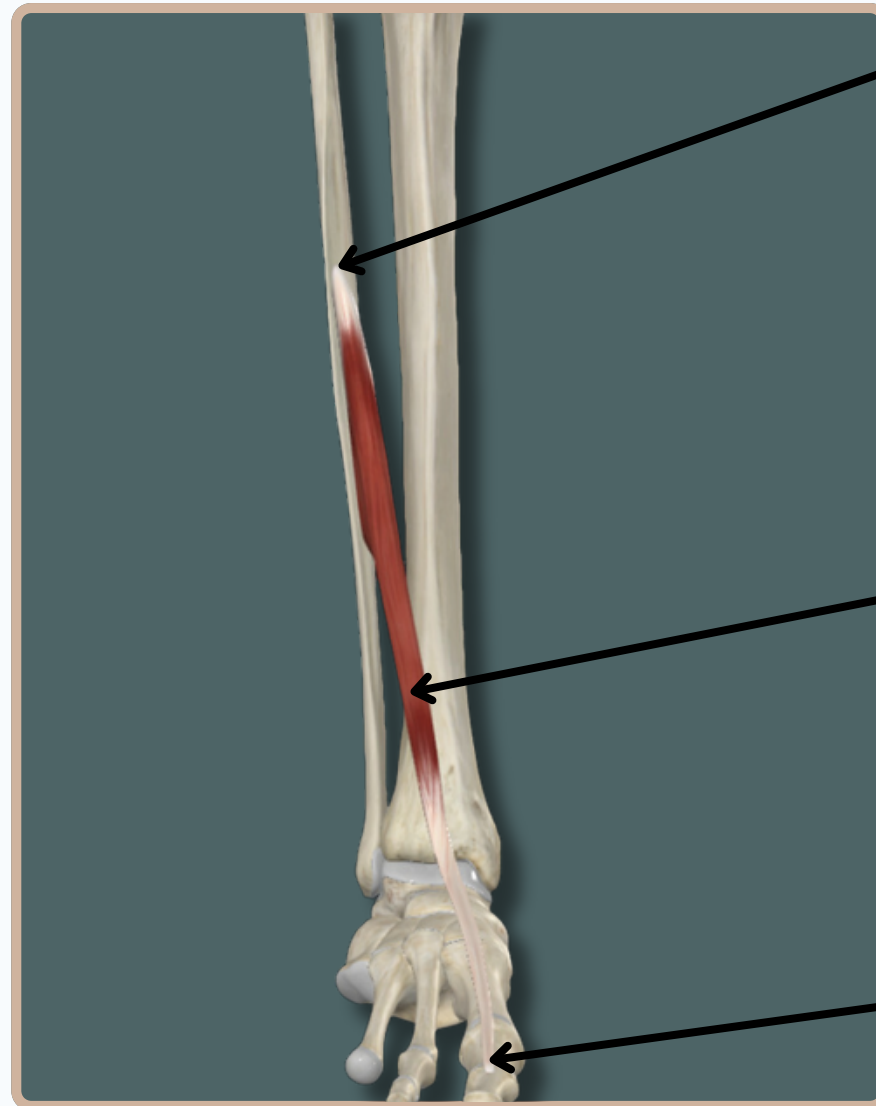

Nerve Supply :
Deep fibular nerve

Anterior View

ANTERIOR COMPARTMENT OF THE LEG

EXTENSOR HALLUCIS LONGUS

Origin : -Medial surface of **fibula**
-adjacent **interosseous membrane**
of leg

**Extensor
Hallucis Longus**

Insertion : Dorsal aspect of base of
distal phalanx of **great toe**

Action :

- Dorsiflexes** foot at **ankle** joint
- Extends** The **great toe**

Nerve Supply :

Deep fibular nerve

Anterior View

THANK YOU

EDITED BY