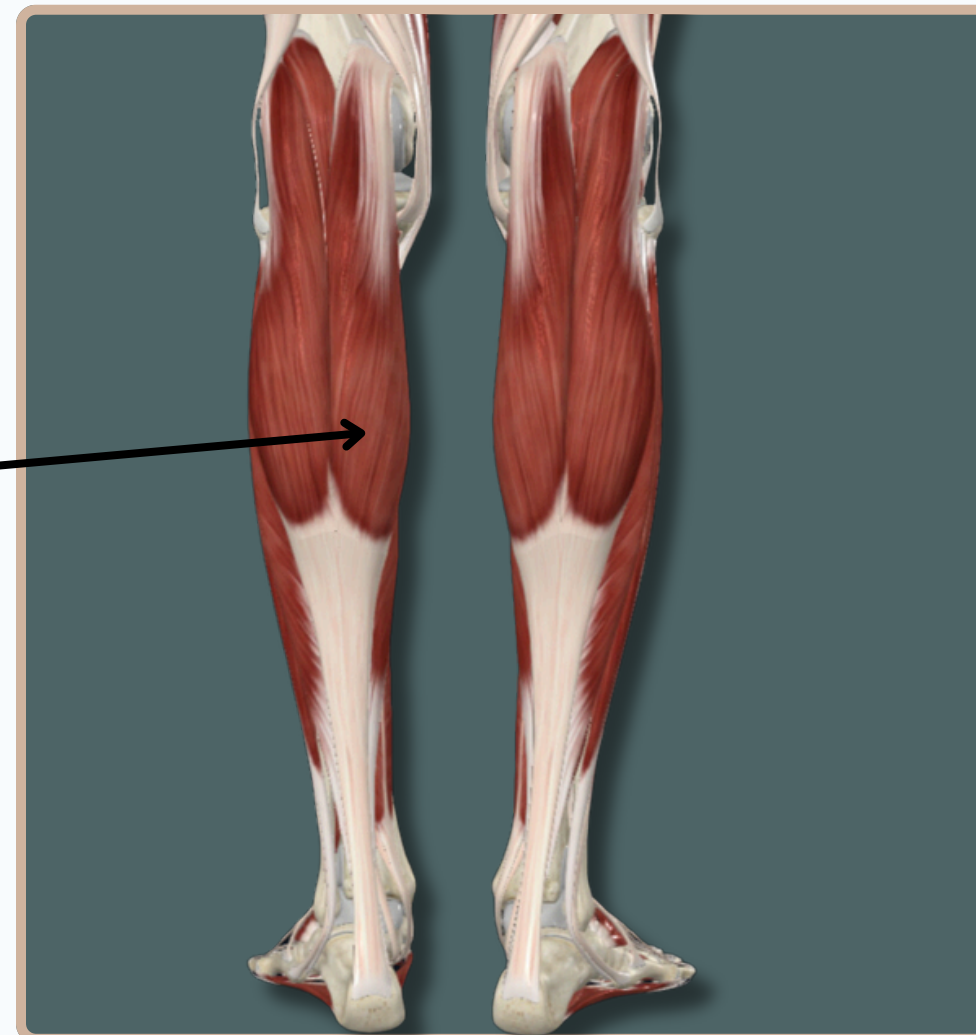

Posterior View

POSTERIOR COMPARTMENT OF THE LEG

GASTROCNEMIUS

Origin :

Medial Head : Medial condyle and popliteal surface of **femur**

Lateral Head : Lateral condyle and lateral supracondylar line of **femur**

Gastrocnemius

Insertion :

Posterior surface of **calcaneus**, via calcaneal tendon

Posterior View

POSTERIOR COMPARTMENT OF THE LEG

GASTROCNEMIUS

Origin :

Medial Head : Medial condyle and popliteal surface of **femur**

Medial Head of Gastrocnemius

Insertion :

Posterior surface of **calcaneus**, via calcaneal tendon

Action :

Medial Head : -Plantarflexes foot at **ankle** joint
-flexes leg at **knee** joint

Nerve Supply :
Tibial nerve