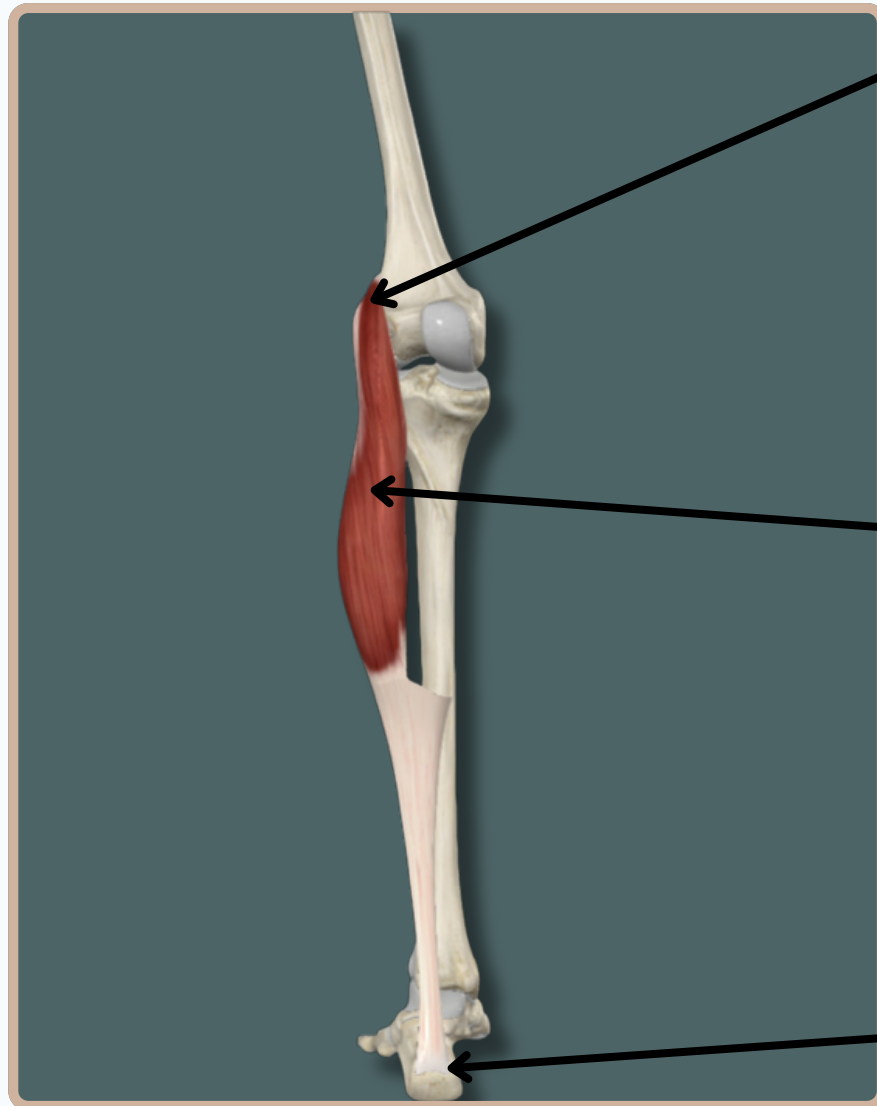

Gastrocnemius

Insertion :

Posterior surface of **calcaneus**, via calcaneal tendon

Posterior View

POSTERIOR COMPARTMENT OF THE LEG

GASTROCNEMIUS

Origin :

Medial Head : Medial condyle and popliteal surface of **femur**

Medial Head of Gastrocnemius

Insertion :

Posterior surface of **calcaneus**, via calcaneal tendon

Action :

Medial Head : -Plantarflexes foot at **ankle** joint
-flexes leg at **knee** joint

Nerve Supply :
Tibial nerve

Posterior View

POSTERIOR COMPARTMENT OF THE LEG

GASTROCNEMIUS

Origin :

Lateral Head : Lateral condyle and lateral supracondylar line of **femur**

Lateral Head of Gastrocnemius

Insertion :

Posterior surface of **calcaneus**, via calcaneal tendon