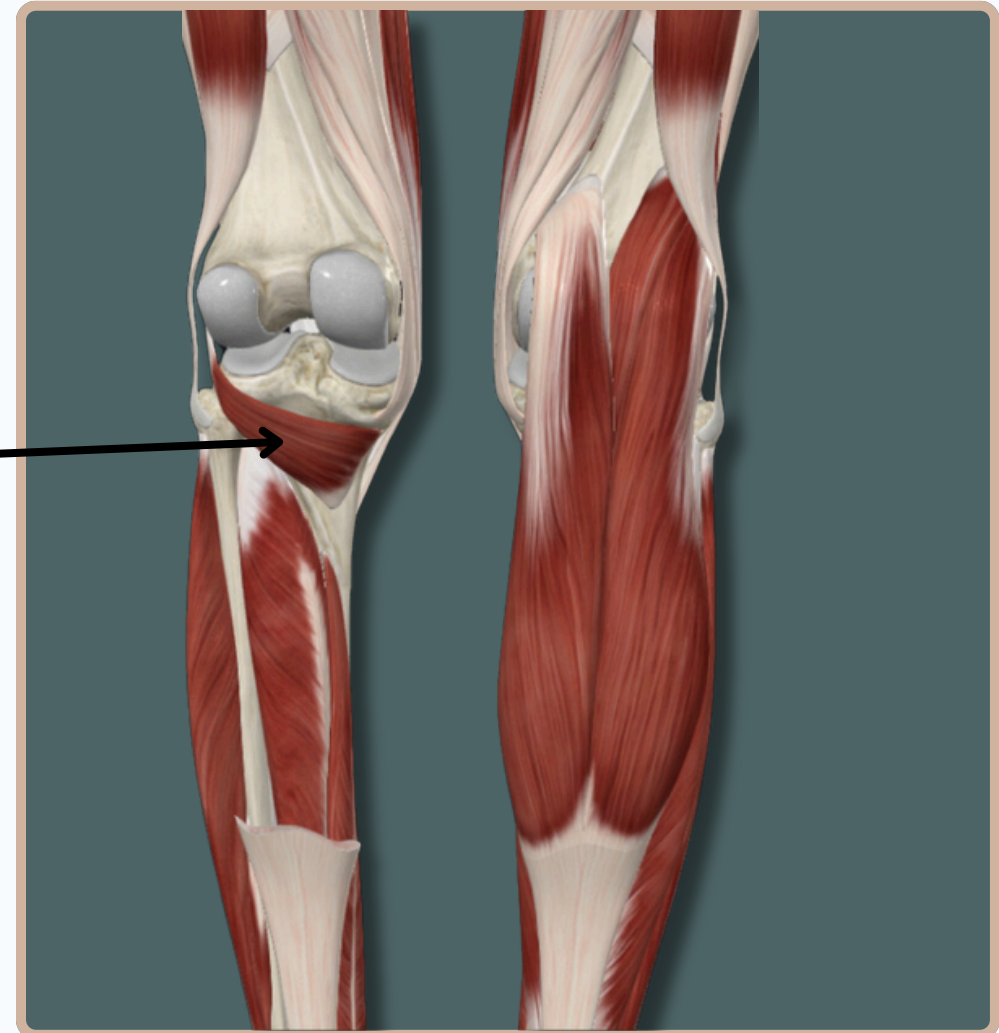

PLANTARIS

Origin : Lateral supracondylar line of **femur**

Plantaris

Insertion : Posterior surface of **calcaneus**

Action :

- Medial Head :** -Assists in **Plantarflexion** foot at **ankle** joint
- Assists in **flexion** leg at **knee** joint

Nerve Supply :
Tibial nerve

Posterior View

POSTERIOR COMPARTMENT OF THE LEG

PLANTARIS

Insertion : Posterior surface of
calcaneus

Posterior View

POSTERIOR COMPARTMENT OF THE LEG

POPLITEUS

Origin : Groove for popliteus muscle

Popliteus

Insertion : Posterior surface of **tibia**
superior to soleal line

Action :

- Medially** rotates leg at **knee** joint
- unlocks** knee joint at beginning of knee flexion