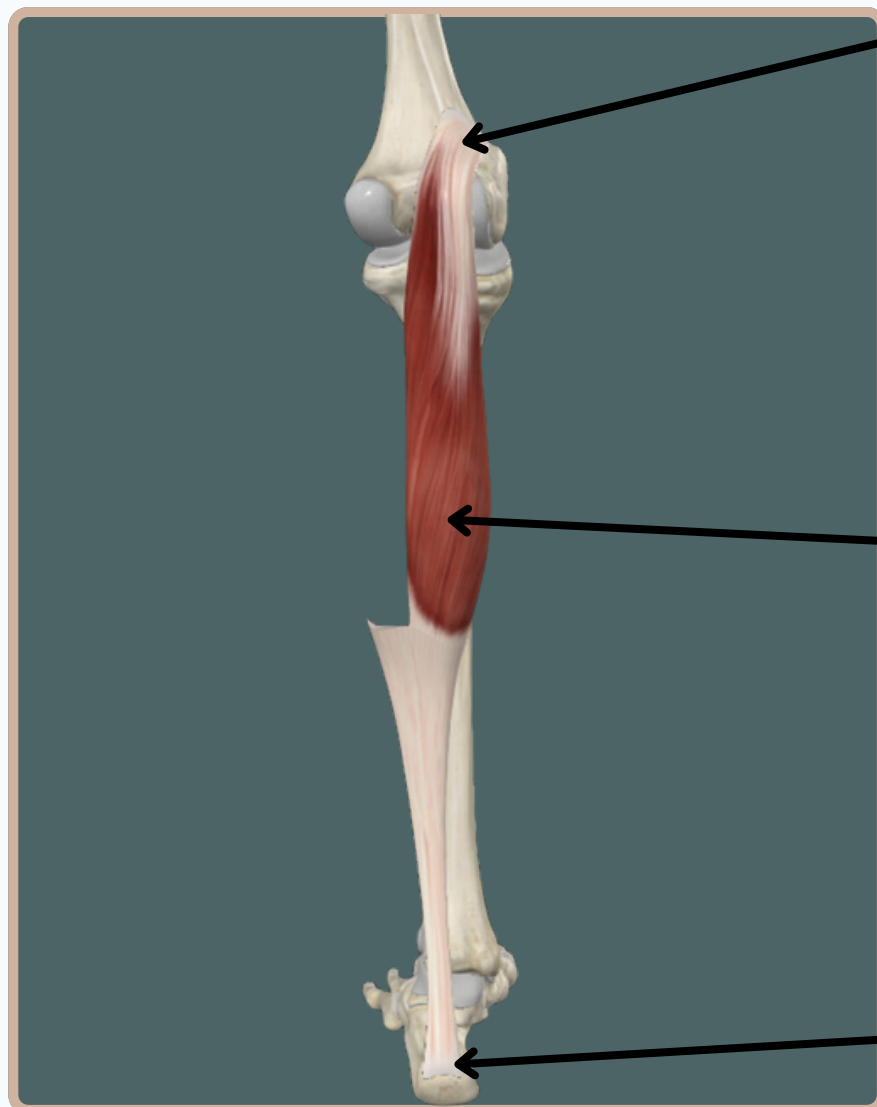

Posterior View

POSTERIOR COMPARTMENT OF THE LEG

GASTROCNEMIUS

Origin :

Medial Head : Medial condyle and popliteal surface of **femur**

Lateral Head : Lateral condyle and lateral supracondylar line of **femur**

Gastrocnemius

Insertion :

Posterior surface of **calcaneus**, via calcaneal tendon

Posterior View

POSTERIOR COMPARTMENT OF THE LEG

GASTROCNEMIUS

Origin :

Medial Head : Medial condyle and popliteal surface of **femur**

Medial Head of Gastrocnemius

Insertion :

Posterior surface of **calcaneus**, via calcaneal tendon

Action :

Medial Head : -Plantarflexes foot at **ankle** joint
-flexes leg at **knee** joint

Nerve Supply :
Tibial nerve