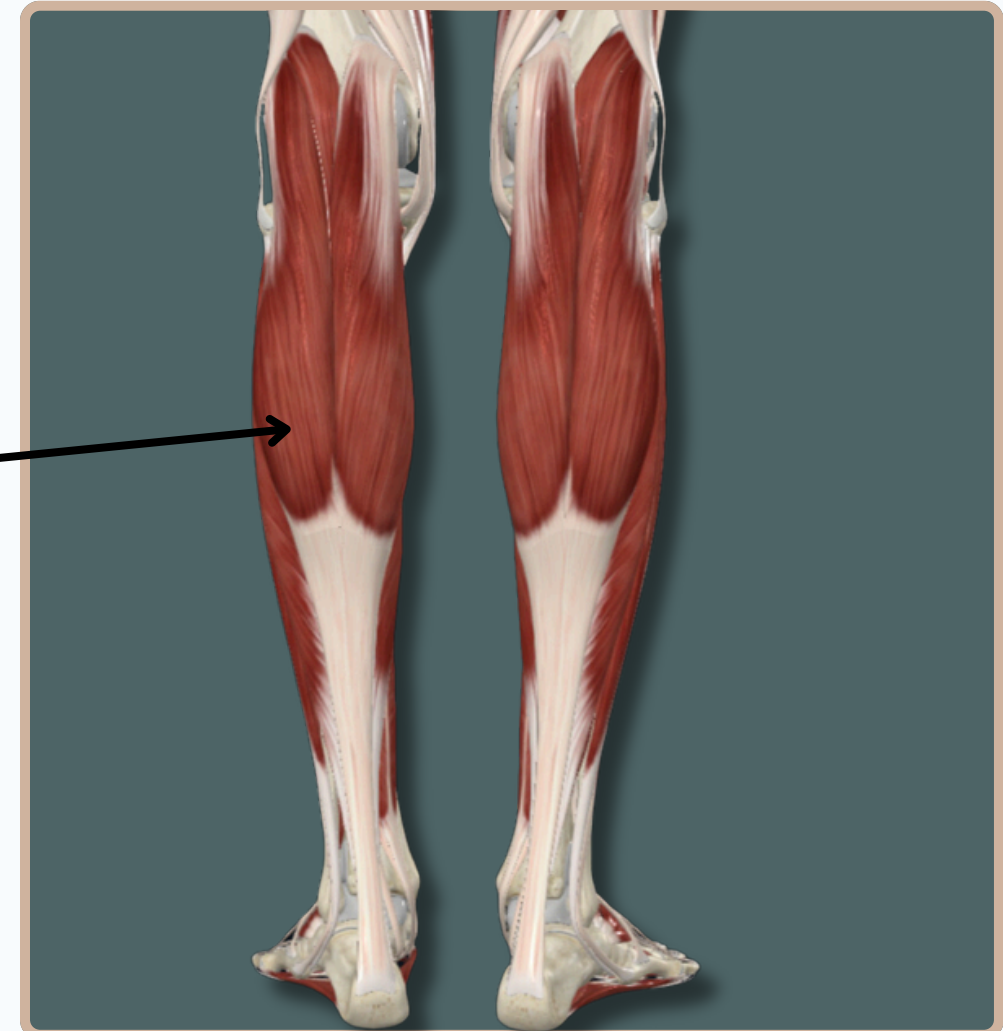

Medial Head of Gastrocnemius

Insertion :

Posterior surface of **calcaneus**, via calcaneal tendon

Action :

Medial Head : -Plantarflexes foot at **ankle** joint
-flexes leg at **knee** joint

Nerve Supply :
Tibial nerve

Posterior View

POSTERIOR COMPARTMENT OF THE LEG

GASTROCNEMIUS

Origin :

Lateral Head : Lateral condyle and lateral supracondylar line of **femur**

Lateral Head of Gastrocnemius

Insertion :

Posterior surface of **calcaneus**, via calcaneal tendon

Action :

Medial Head : -Plantarflexes foot at **ankle** joint
-flexes leg at **knee** joint

Nerve Supply :
Tibial nerve

Posterior View

POSTERIOR COMPARTMENT OF THE LEG

SOLEUS

Origin : -Head of **fibula**
-posterior surface of **fibula**
-**soleal** line
-and medial border of **tibia**