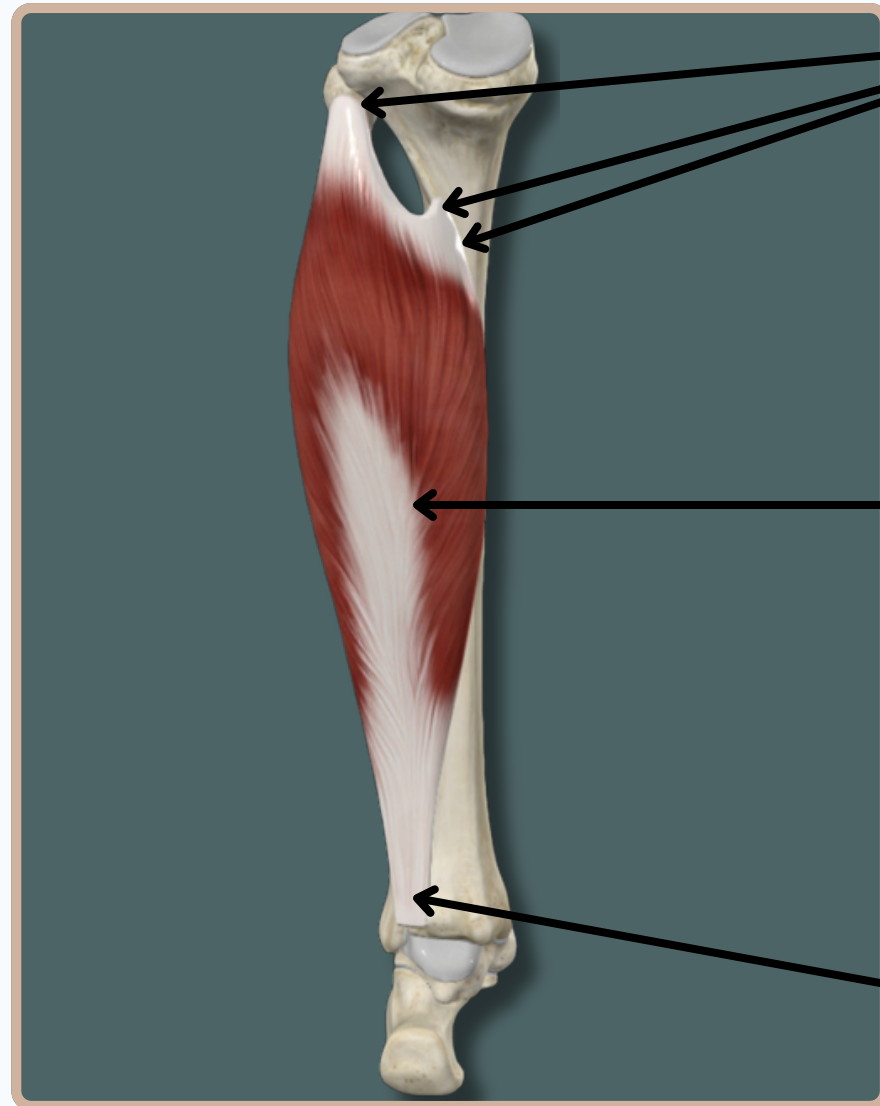

Posterior View

POSTERIOR COMPARTMENT OF THE LEG

GASTROCNEMIUS

Origin :

Lateral Head : Lateral condyle and lateral supracondylar line of **femur**

Lateral Head of Gastrocnemius

Insertion :

Posterior surface of **calcaneus**, via calcaneal tendon

Action :

Medial Head : -Plantarflexes foot at **ankle** joint
-flexes leg at **knee** joint

Nerve Supply :
Tibial nerve

Posterior View

POSTERIOR COMPARTMENT OF THE LEG

SOLEUS

Origin : -Head of **fibula**
-posterior surface of **fibula**
-**soleal** line
-and medial border of **tibia**

Soleus

Insertion :
Posterior surface of **calcaneus**, via
calcaneal tendon

Action :

-**Plantarflexes** foot at **ankle** joint

Nerve Supply :

Tibial nerve

Posterior View

POSTERIOR COMPARTMENT OF THE LEG