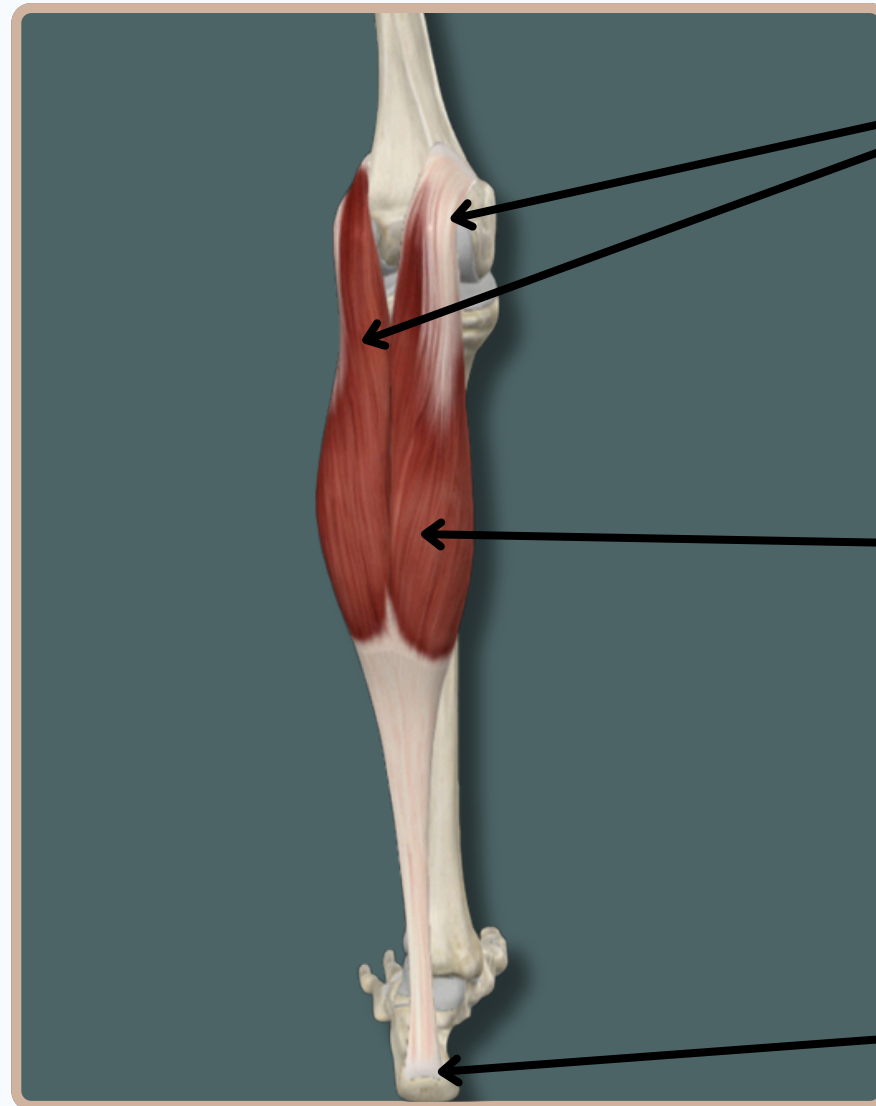

Posterior View

POSTERIOR COMPARTMENT OF THE LEG

GASTROCNEMIUS

Origin :

Medial Head : Medial condyle and popliteal surface of **femur**

Lateral Head : Lateral condyle and lateral supracondylar line of **femur**

Gastrocnemius

Insertion :

Posterior surface of **calcaneus**, via calcaneal tendon

Posterior View

POSTERIOR COMPARTMENT OF THE LEG

GASTROCNEMIUS

Origin :

Medial Head : Medial condyle and popliteal surface of **femur**