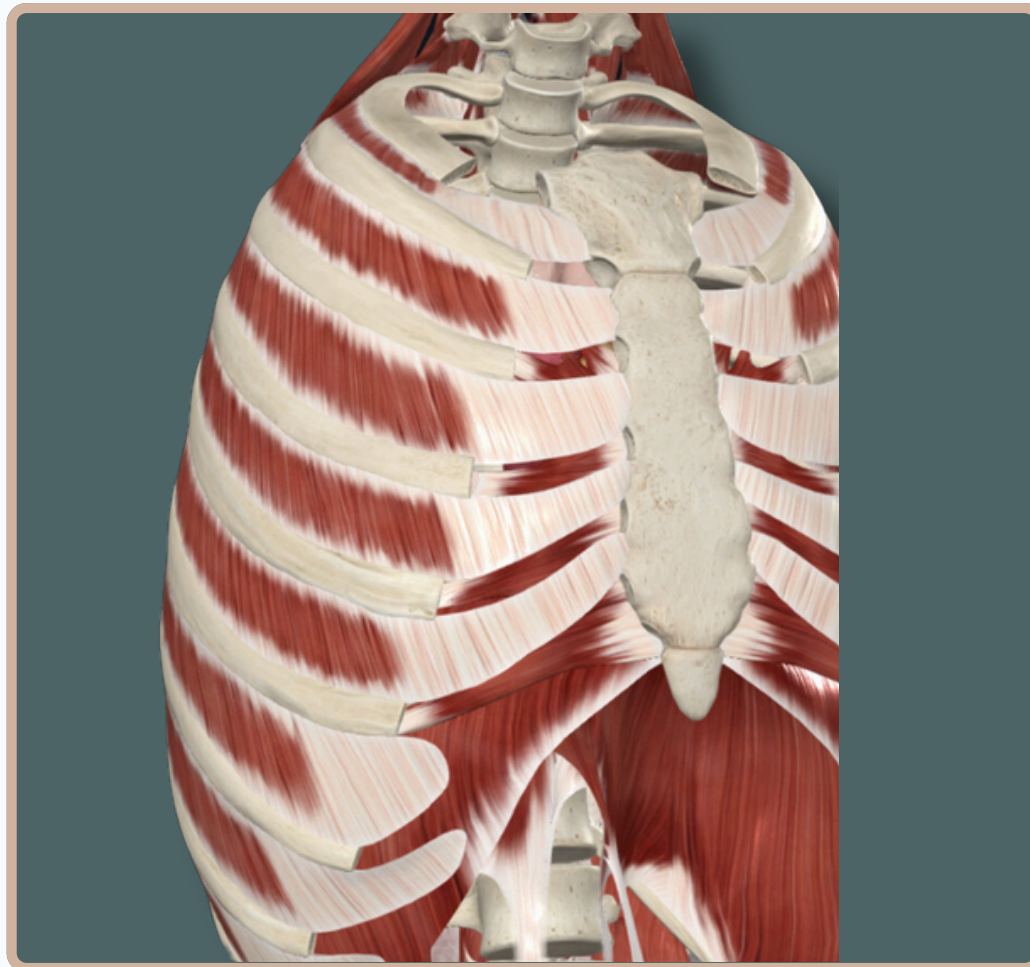

### Innermost Intercostal Muscles

**Insertion :** Superior borders and internal surfaces of **ribs** immediately below origin sites

#### **Action :**

**-Elevate** ribs at their **costovertebral joints**

**Lateral**

#### **Nerve Supply :**

**Intercostal Nerves (anterior rami of thoracic nerves)**

## HOW TO DIFFERENTIATE BETWEEN INTERCOSTAL MUSCLES