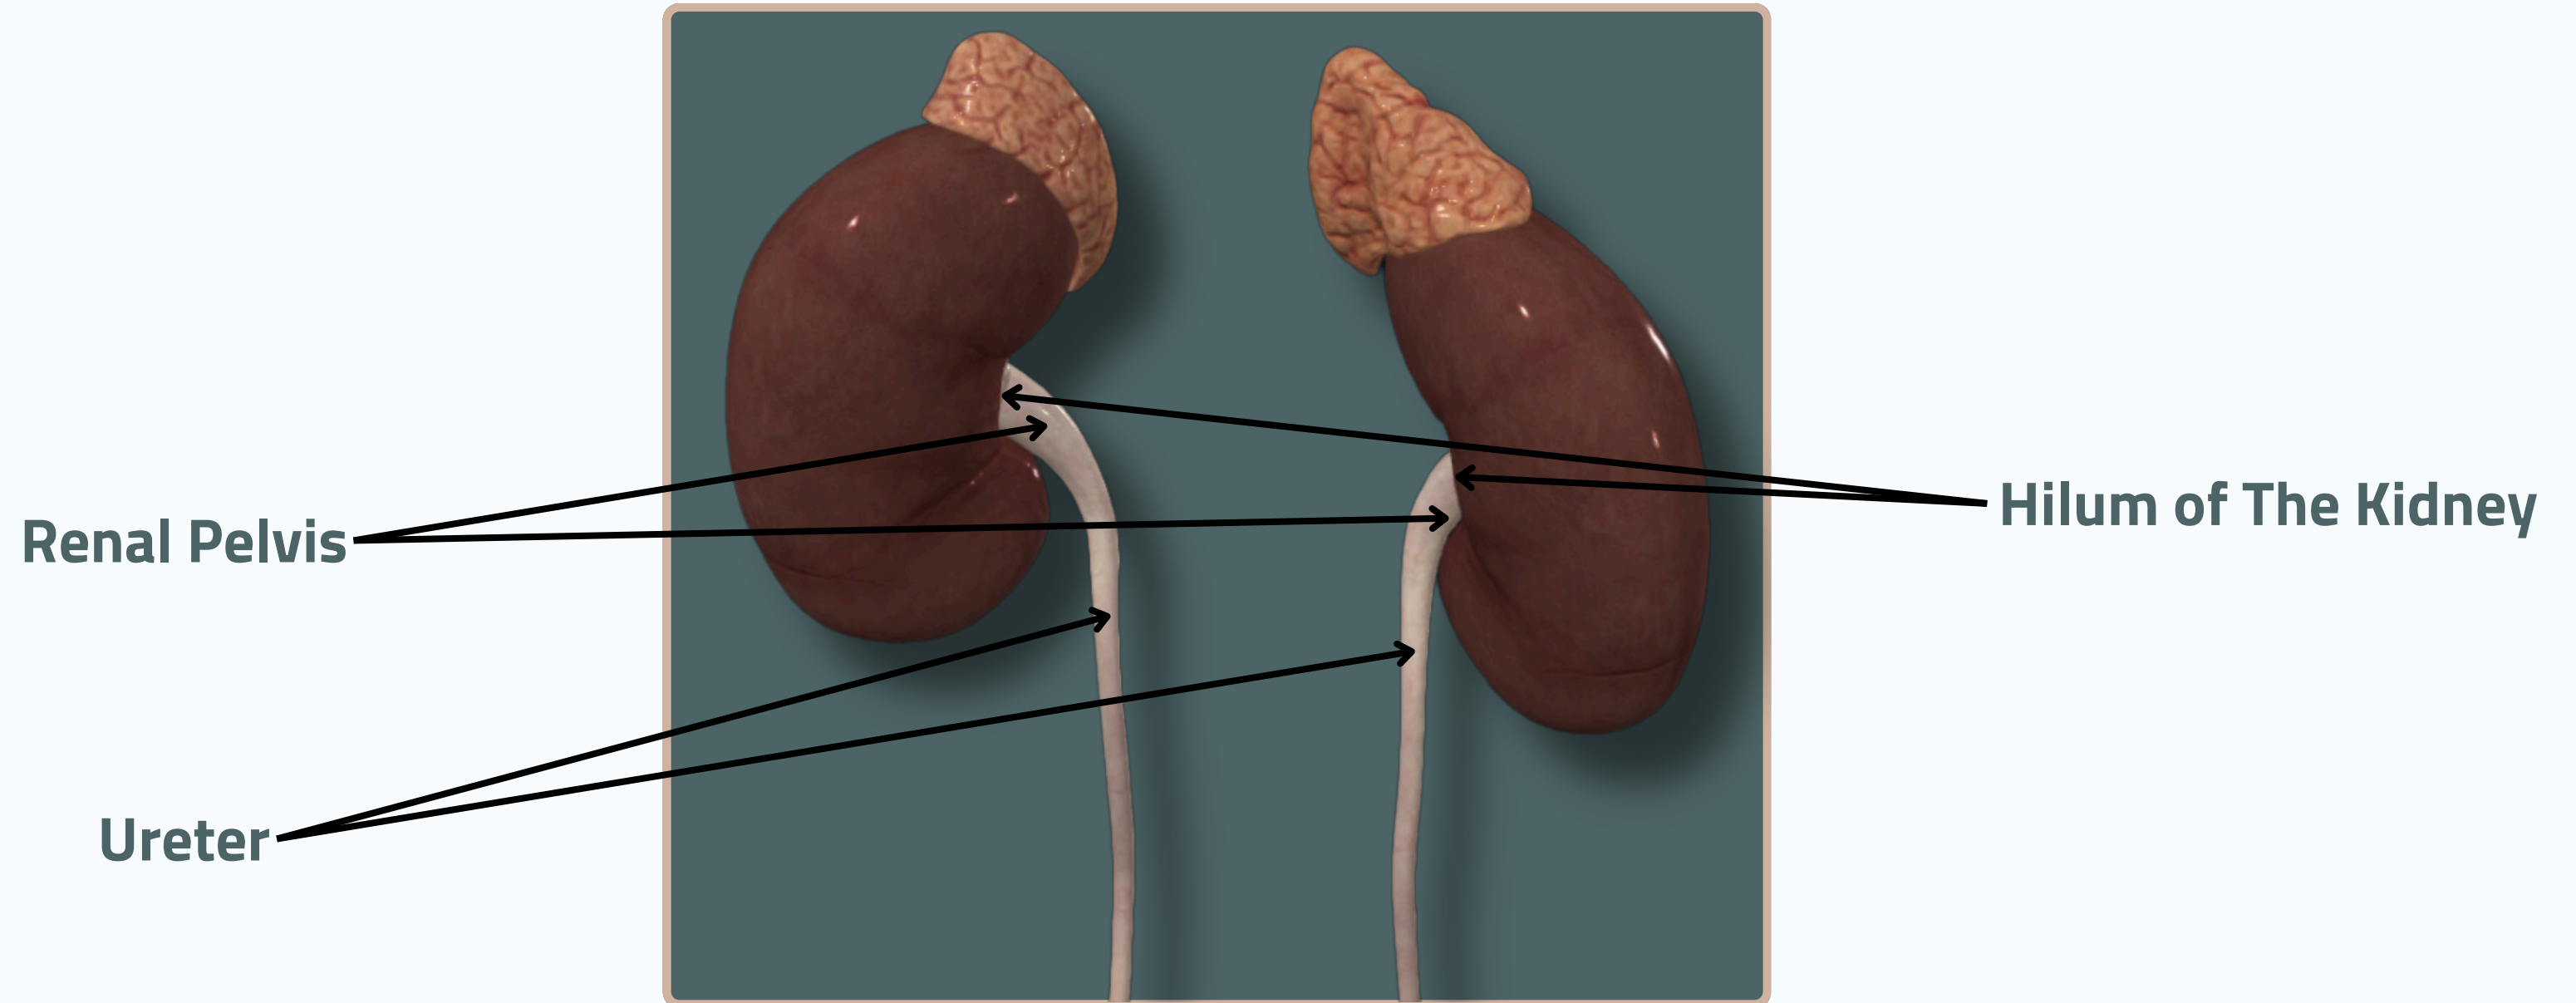

Anterior View

ABDOMEN

KIDNEY AND URETER